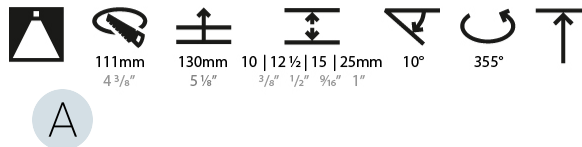

PHYSICAL

Shape: Round
Diameter (mm): 107
Diameter (in): 4 3/16
Height (mm): 112
Height (in): 4 7/16
Ceiling Thickness (mm): 10 / 12.5 / 15 / 25
Ceiling Thickness (in): 3/8 or 1/2 or 9/16 or 1
Min. Recessing Depth (mm): 130
Min. Recessing Depth (in): 5 1/8
Light Distribution: Adjustable / Downlight
Weight (kg): 0.609
Weight (lbs): 1.34
Fixture Finish: SSR / BKV / CWI / CRY / HAB / UFT / ITA / RUA / FTG / MYG / LOD / PUS / FRO / FUP / KIA / POP / BLS / SPG / MEY / GOH / GUM / CHC / COM / ABZ / JAG / OBR / MOS / ROR
Fixture Material: Aluminum Die Cast
Cut-out Measurements: 111mm / 4 3/8"
Upon Request: Unique Ceiling Thickness

ELECTRICAL

Lamp Type: LED (Zhaga Standard)
Input Wattage (W): 16.5
Total Output Wattage (W): 14.7
Dimming: Dali Dimming
Driver Included: No
Driver Location: Recessed Housing
Driver Type: Constant Current - 120Vac
Driver Class: Class 2
Housing: See Components
Input Voltage (V): 120
Constant Current (MA): 350

LED

Number of LEDs: 1
Max. Delivered Lumen (lm): 770
Nominal Lumen (lm): 1140
CRI: >90 CRI
Lamp Life (hrs): 50000
Upon Request: RGB-W Tunable White Special Color Temperature Special LED

OPTICAL

Reflector: 20 / 40 / 60
Adjustability: Rotational 355°; Tilt 10°
Upon Request: Special Beam Angles

RATINGS AND CERTIFICATIONS

Certified By: Certified for North American Standards
IP rating: IP20