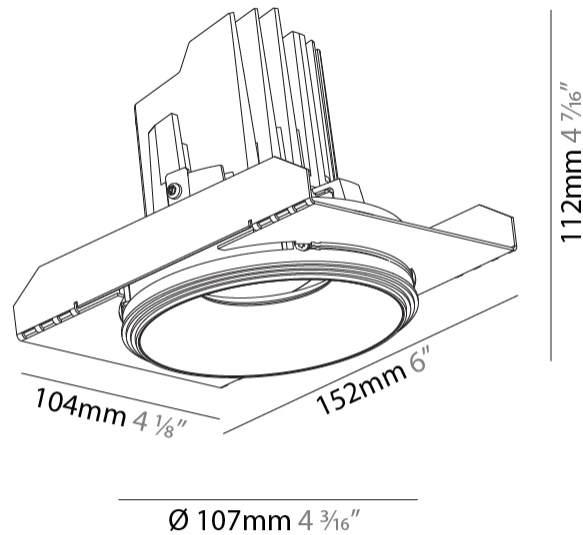

PHYSICAL

Shape: Round
Diameter (mm): 107
Diameter (in): 4 3/16
Height (mm): 112
Height (in): 4 7/16
Ceiling Thickness (mm): 10 / 12.5 / 15 / 25
Ceiling Thickness (in): 3/8 or 1/2 or 9/16 or 1
Min. Recessing Depth (mm): 130
Min. Recessing Depth (in): 5 1/8
Light Distribution: Adjustable / Downlight
Weight (kg): 0.609
Weight (lbs): 1.34
Fixture Finish: SSR / BKV / CWI / CRY / HAB / UFT / ITA / RUA / FTG / MYG / LOD / PUS / FRO / FUP / KIA / POP / BLS / SPG / MEY / GOH / GUM / CHC / COM / ABZ / JAG / OBR / MOS / ROR
Fixture Material: Aluminum Die Cast
Cut-out Measurements: 111mm / 4 3/8"
Upon Request: Unique Ceiling Thickness

ELECTRICAL

Lamp Type: LED (Zhaga Standard)
Input Wattage (W): 16.5
Total Output Wattage (W): 14.7
Dimming: Dali Dimming
Driver Included: No
Driver Location: Recessed Housing
Driver Type: Constant Current - 120Vac
Driver Class: Class 2
Housing: See Components
Input Voltage (V): 120
Constant Current (MA): 350

LED

Number of LEDs: 1
Max. Delivered Lumen (lm): 770
Nominal Lumen (lm): 1140
CRI: >90 CRI
Lamp Life (hrs): 50000
Upon Request: RGB-W Tunable White Special Color Temperature Special LED

OPTICAL

Reflector: 20 / 40 / 60
Adjustability: Rotational 355°; Tilt 10°
Upon Request: Special Beam Angles

RATINGS AND CERTIFICATIONS

Certified By: Certified for North American Standards
IP rating: IP20